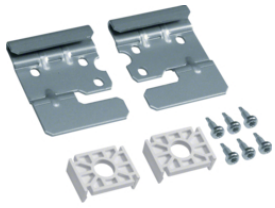

UZ06A1

Fixing screw for plates

Description	Cat ref.
Close pin, universN, sealable, for cover, spare piece	UZ06A1

U82A

Rails

Description	Cat ref.
DIN rail, univers, 7,5 mm, depth-adjustable until 32,5mm, 11 modules wide (200mm)	U82A

Partitions

Description	Cat ref.
Partition vertical for FWB/FWQ surface encl. 500mm high, screwable	UZ30F1
Partition vertical for FWB/FWQ surface encl. 650mm high, screwable	UZ40F1
Partition vertical for FWB/FWQ surface encl. 800mm high, screwable	UZ50F1
Partition vertical for FWB/FWQ surface encl. 950mm high, screwable	UZ60F1
Partition horizontal for FWB/FWQ surface encl., 1 section, screwable	UZ01F1

Cat ref.
UZ30F1
UZ40F1
UZ50F1
UZ60F1
UZ01F1

UZ30F1

Wall fixing brackets

Description
Mounting brackets, univers, for enclosure IP44/IP54, outside

Cat ref.
FZ803B

FZ803B

Suspension rail

Description
Wall fixation rail, univers, 2m, for enclosure IP44 / IP54

Cat ref.
FZ890N

FZ890N

Suspension brackets

Description

Fixation lug for pre-handing on wall rail FZ890N

Cat ref.

FZ799N

FZ799N