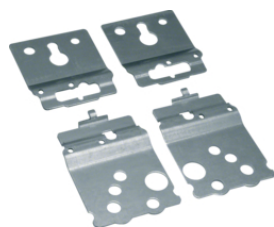

UZ06A1

Fixing screw for plates

Description	Cat ref.
Close pin, universN, sealable, for cover, spare piece	UZ06A1

U82A

Rails

Description	Cat ref.
DIN rail, univers, 7,5 mm, depth-adjustable until 32,5mm, 11 modules wide (200mm)	U82A

Diagram holders

Description
Document holder, metal, with screws for door mounting

Cat ref.
FZ707

FZ707

Marking strips

Description
Identifier stripe, universN, for device slot, 12 pieces

Cat ref.
UZ005

UZ005

Partitions

Description	Cat ref.
Partition vertical for FWB/FWQ surface encl. 500mm high, screwable	UZ30F1
Partition vertical for FWB/FWQ surface encl. 650mm high, screwable	UZ40F1
Partition vertical for FWB/FWQ surface encl. 800mm high, screwable	UZ50F1
Partition vertical for FWB/FWQ surface encl. 950mm high, screwable	UZ60F1
Partition horizontal for FWB/FWQ surface encl., 1 section, screwable	UZ01F1

Cat ref.
UZ30F1
UZ40F1
UZ50F1
UZ60F1
UZ01F1

UZ30F1

Wall fixing brackets

Description
Mounting brackets, univers, for enclosure IP44/IP54, outside

Cat ref.
FZ803B

FZ803B

Suspension rail

Description
Wall fixation rail, univers, 2m, for enclosure IP44 / IP54