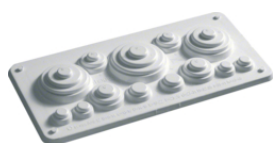

FZ824N

FZ425

Cable entry top and bottom

Description	Cat ref.
Cable entry plate, univers, for sealed area, with cut-outs, IP44/54	FZ425