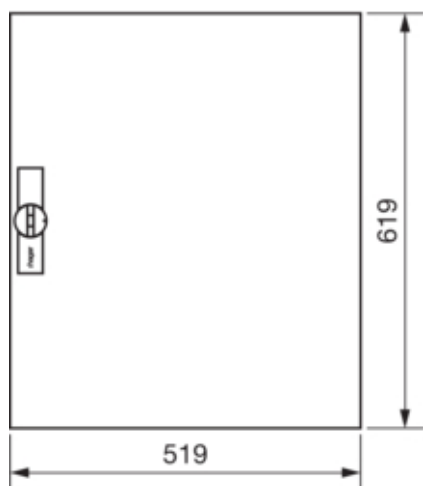

Door, univers, right, plain, RAL 9010, for enclosure IP44
650x550mm

FZ006N

Technical Properties

Height of installed product	619 mm
Width of installed product	519 mm
Depth of installed product	12 mm
Colour	pure white
RAL colour number	9010
Door quantity	1
Number of keylock of the door	1
Type of door closing	Hinged pattern handle and bar locking
Protection index IP	IP44