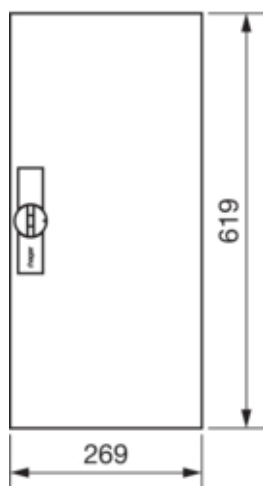

Door, univers, right, plain, RAL 9010, for enclosure IP44
650x300mm

FZ005N

Technical Properties

Height of installed product	619 mm
Width of installed product	269 mm
Depth of installed product	12 mm
Colour	pure white
RAL colour number	9010
Door quantity	1
Number of keylock of the door	1
Type of door closing	Hinged pattern handle and bar locking
Protection index IP	IP44