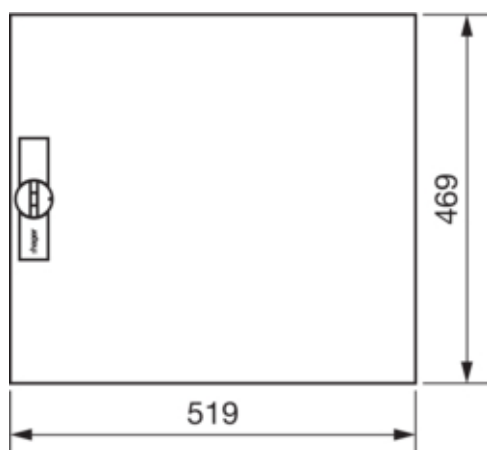

Door, univers, right, plain, RAL 9010, for enclosure IP44  
500x550mm

FZ002N

Technical Properties

Height of installed product	469 mm
Width of installed product	519 mm
Depth of installed product	12 mm
Colour	pure white
RAL colour number	9010
Door quantity	1
Number of keylock of the door	1
Number of rows	3
Type of door closing	Hinged pattern handle and bar locking
Protection index IP	IP44