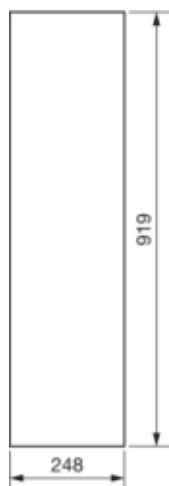

Door, univers, left, plain, RAL 9010, for enclosure IP44/54
950x800mm

FZ015N

Technical Properties

Height of installed product	919 mm
Width of installed product	248 mm
Depth of installed product	12 mm
Colour	pure white
RAL colour number	9010
Door quantity	1
Number of rows	6
Type of door closing	non keylock
Protection index IP	IP54