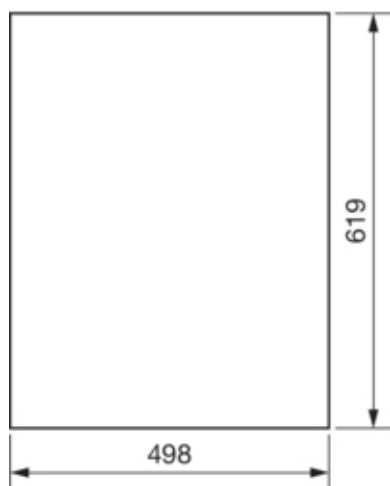

Door, univers, left, plain, RAL 9010, for enclosure IP44/54
650x1050mm

FZ008N

Technical Properties

Height of installed product	619 mm
Width of installed product	498 mm
Depth of installed product	12 mm
Colour	pure white
RAL colour number	9010
Door quantity	1
Type of door closing	non keylock
Protection index IP	IP54