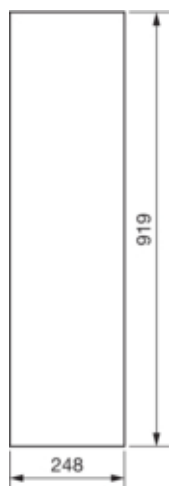

Door, univers, left, plain, RAL 9010, for enclosure IP44/54  
950x800mm

FZ015N

Technical Properties

Height of installed product	919 mm
Width of installed product	248 mm
Depth of installed product	12 mm
Colour	pure white
RAL colour number	9010
Door quantity	1
Number of rows	6
Type of door closing	non keylock
Protection index IP	IP54