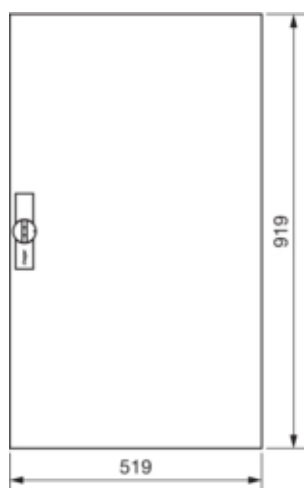

Door, univers, right, plain, RAL 9010, for enclosure IP44
950x550mm

FZ014N

Technical Properties

Height of installed product	919 mm
Width of installed product	519 mm
Depth of installed product	12 mm
Colour	pure white
RAL colour number	9010
Door quantity	1
Number of keylock of the door	1
Number of rows	6
Type of door closing	Hinged pattern handle and bar locking
Protection index IP	IP44