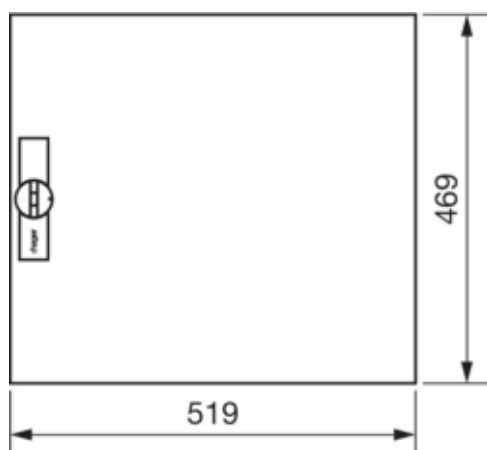

Door, univers, right, plain, RAL 9010, for enclosure IP44
500x550mm

FZ002N

Technical Properties

Height of installed product	469 mm
Width of installed product	519 mm
Depth of installed product	12 mm
Colour	pure white
RAL colour number	9010
Door quantity	1
Number of keylock of the door	1
Number of rows	3
Type of door closing	Hinged pattern handle and bar locking
Protection index IP	IP44