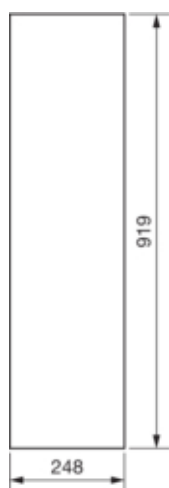

Door, univers, left, plain, RAL 9010, for enclosure IP44/54
950x800mm

FZ015N

Technical Properties

Height of installed product	919 mm
Width of installed product	248 mm
Depth of installed product	12 mm
Colour	pure white
Number of rows	6
Protection index IP	IP54
Material	sheet steel
Type of door closing	non keylock