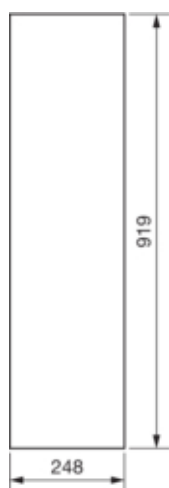

Door, univers, left, plain, RAL 9010, for enclosure IP44/54  
950x800mm

FZ015N

Technical Properties

Height of installed product	919 mm
Width of installed product	248 mm
Depth of installed product	12 mm
Colour	pure white
Number of rows	6
Protection index IP	IP54
Material	sheet steel
Type of door closing	non keylock