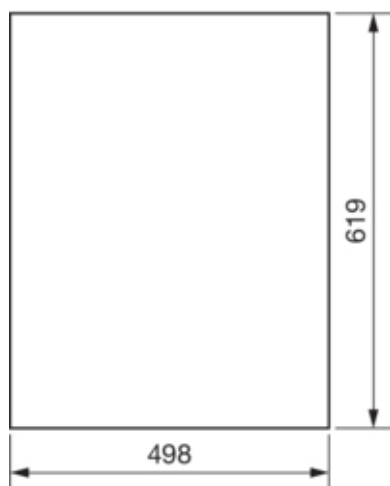

Door, univers, left, plain, RAL 9010, for enclosure IP44/54  
650x1050mm

FZ008N

Technical Properties

Height of installed product	619 mm
Width of installed product	498 mm
Depth of installed product	12 mm
Colour	pure white
Protection index IP	IP54
Material	sheet steel
Type of door closing	non keylock