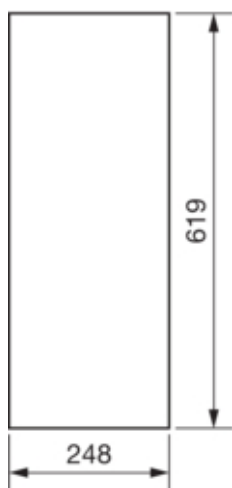

Door, univers, left, plain, RAL 9010, for enclosure IP44/54
650x800mm

FZ007N

Technical Properties

Height of installed product	619 mm
Width of installed product	248 mm
Depth of installed product	12 mm
Colour	pure white
Protection index IP	IP54
Material	sheet steel
Type of door closing	non keylock