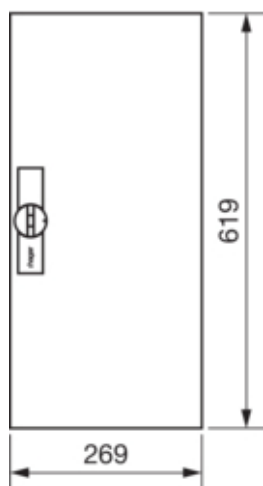

Door, univers, right, plain, RAL 9010, for enclosure IP44
650x300mm

FZ005N

Technical Properties

| | |
|-----------------------------|---------------------------------------|
| Height of installed product | 619 mm |
| Width of installed product | 269 mm |
| Depth of installed product | 12 mm |
| Colour | pure white |
| Protection index IP | IP44 |
| Material | sheet steel |
| Type of door closing | Hinged pattern handle and bar locking |