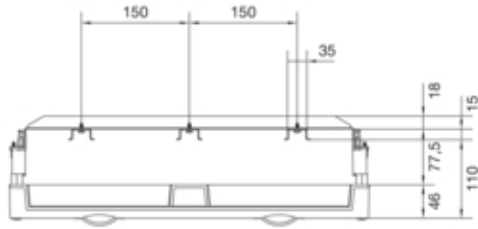

Kit, universN, 300x500mm, for DIN rail terminal vertical

UD22A2

Technical Properties

Height of installed product	300 mm
Width of installed product	500 mm
Depth of installed product	125 mm
Colour	white
Number of rows	2
Material	plastic